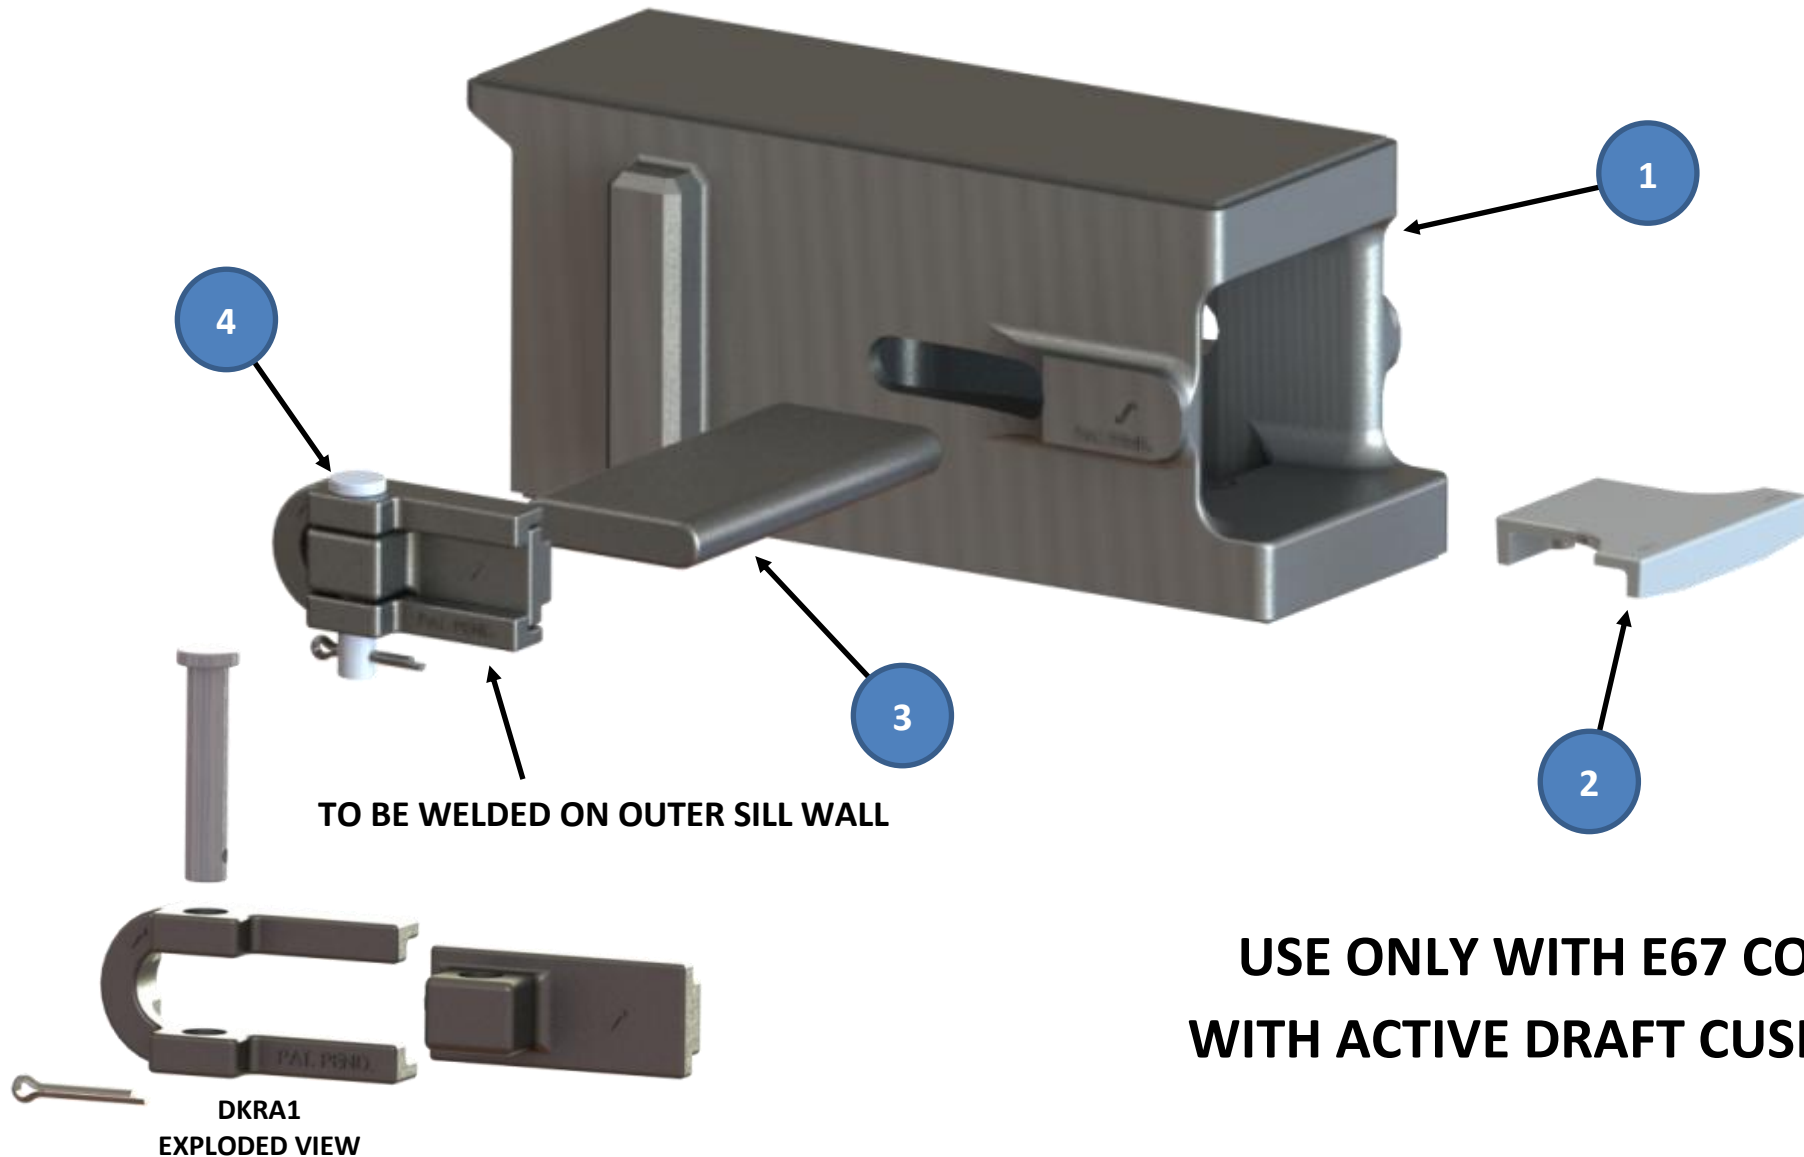

STRATO Floating E-Yoke (E-Type, Cushioning) With External Key Retainer System

| ITEM NUMBER | PART NAME | DESCRIPTION |
|-------------|-----------|----------------------------|
| 1 | FYA1 | FLOATING YOKE ASSEMBLY |
| 2 | CCWP2 | COUPLER CARRIER WEAR PLATE |
| 3 | DK1 | KEY |
| 4 | DKRA1 | KEY RETAINER ASSEMBLY |

**USE ONLY WITH E67 COUPLER
WITH ACTIVE DRAFT CUSHIONING**

For Additional Information Contact Strato Customer Service 1-800-792-0500